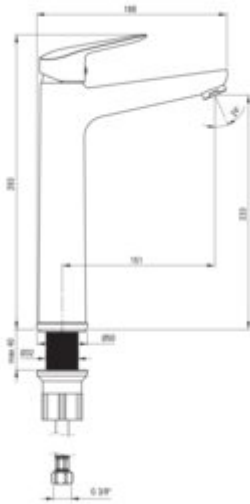

## Washbasin tap, tall

Product code: BMO\_N20K  
EAN: 5907650817253  
Color: nero  
Warranty [years]: 7

### Mixer

Finish	nero
Material	brass
Mixer type	single-handle, mixer
Installation method	standing
Total mixer height [mm]	297
Flow class [l/min]	A <= 15 (9.1 - 15)
Acoustic group [dB]	II (20 < x <= 30)

### Mixer cartridge

Ceramic cartridge size	35 mm
------------------------	-------

### Connecting hose

Length [mm]	450
Installation thread	3/8"
Connection thread	M10