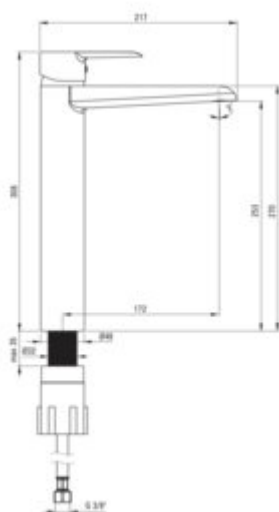

CORIO

Washbasin tap, tall

Product code: BFC_020K

EAN: 5907650817239

Color: chrome

Warranty [years]: 7

Mixer

Finish	chrome
Material	brass
Mixer type	single-handle, mixer
Installation method	standing
Total mixer height [mm]	308
Flow class [l/min]	Z - 4-9 l/min
Acoustic group [dB]	I (x ≤ 20)

Mixer cartridge

Ceramic cartridge size	40 mm
------------------------	-------

Spout

Mixer spout range [mm]	172
Material	brass

Aerator

Aerator type	flat, honeycomb
Aerator size	M24

Connecting hose

Length [mm]	450
Installation thread	3/8"
Connection thread	M10

Features:

- The mixer is equipped with a stream aerator
- The mixer body is made of the highest quality brass
- Z flow class (4-9 l/min) allowing for water consumption reduction
- The mounting sleeve facilitates the installation of the mixer
- 45 cm connection hoses included
- Only the best materials, the quality of which has been confirmed by laboratory tests
- Cleaning agent for fixtures in all colors available