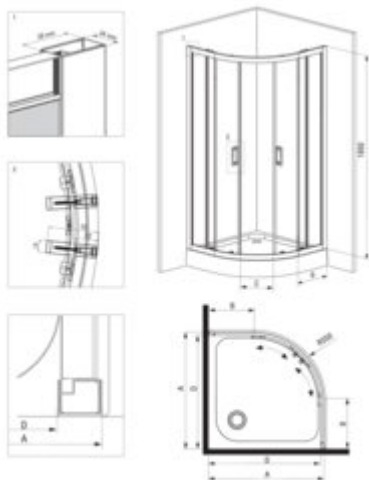

FUNKIA
Shower cabin with tray, half round

Product code: KYPZ452K

EAN: 5908212058855

Color: chrome, white

Warranty [years]: 5

Model	Size	A [cm]	B [cm]	C [cm]	D [cm]
KYPZ452K	800x800	795	795	215	410
KYPZ452K	800x800	800	800	240	520

Showe cabin

Finish	chrome
Shape	half round
Width [mm]	800
Length [mm]	800
Height [mm]	1850
Glass finish	graphite
Glass thickness [mm]	5
Side dimension [mm]	795
arc radius [mm]	550
Adjustment range up to [mm]	-10
Masking of assembly elements	yes
Profiles levelling the curvature of the walls	yes
Silent closing	yes
Detachable lower rollers	yes

Shower tray

Finish	white
Material	acrylic
Shape	square
Width [mm]	800
Length [mm]	800
Height [mm]	160
Depth [mm]	50
Installation method	directly on the spout
Drain diameter	50
Equipped with a height-adjustable foot	yes
Housing integrated with the shower tray	yes
Non-slip lugs	yes

Features:

- Durable acrylic material that maintains its shine and color
- Cover integrated with the shower tray
- Only the best materials, the quality of which has been confirmed by laboratory tests
- Dedicated cleaning agent, safe for cleaned surfaces
- Safe and durable tempered glass
- Resistance to impacts, chemicals and stains in accordance with PN-EN 14428+A1:2008 norm, c
- The profile system makes it possible to reduce the curvature of the walls
- Covering of assembly elements
- Bottom rollers allow for the door detachment and easier product care