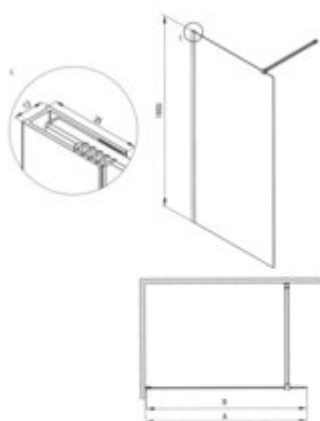

PRIZMA
Shower wall, walk-in

Product code: KTJ_037P

EAN: 5907650885528

Color: chrome

Warranty [years]: 5

Model	Type	A (mm)	B (mm)
KTJ_037P	900x1950	800	1950
KTJ_037P	900x1950	900	1950
KTJ_037P	900x1950	1000	1950
KTJ_037P	1100x1950	800	1950
KTJ_037P	1100x1950	900	1950
KTJ_037P	1100x1950	1000	1950

Shower door

rails adjustable stiffening the cabin

Showe cabin

Finish	chrome
Width [mm]	700
Height [mm]	1950
Glass finish	transparent
Glass thickness [mm]	6
Active cover	yes
Side dimension [mm]	680
Reversible doors	yes
Installation without shower tray	yes possible