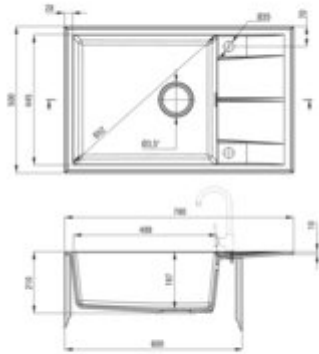

Product code: ZQE_G11B

EAN: 5907650874256

Color: metallic graphite

Warranty [years]: 18

Sink

Finish	metallic graphite
Surface type	matte
Material	granite
Installation method	inset
Number of bowls	1
Minimum cabinet width [mm]	600
Width [mm]	500
Length [mm]	780
Height [mm]	210
Bowl depth [mm]	197
Cut-out Length [mm]	760
Cut-out Width [mm]	480
Reversible	yes
Equipped with accessories	yes
Drain diameter	3.5"
Number of holes	2

Sink waste kit

Finish	nero
Plug type	automatic, with a button
Low siphon/ Space saver	yes
possibility to connect a dishwasher/ washing machine	yes

Features:

- Deante Design Studio Collection
- Properties of Deante granite: resistance to impact, high temperature, discoloration, therm
- Longest, 18 years warranty
- The sink is equipped with fittings with a connection to the dishwasher
- Hydrophobic properties repel water molecules
- The exceptionally spacious and deep bowl will even accommodate trays taken out of the oven
- Possibility to buy a sponge hook that fits perfectly with this model.
- Possibility to buy a cloth rail that fits perfectly with this model
- Reversible sink - possibility to install the bowl on the left or the right side
- The finish enriched with silver ions adds antiseptic properties
- Space-saving siphon which facilitates e.g. sorting waste
- Dedicated cleaning agent, safe for cleaned surfaces
- Possibility to purchase a drainer that perfectly fits this model
- Strainer uniformly dyed in mass
- Automatic plug activated with a CLICK button