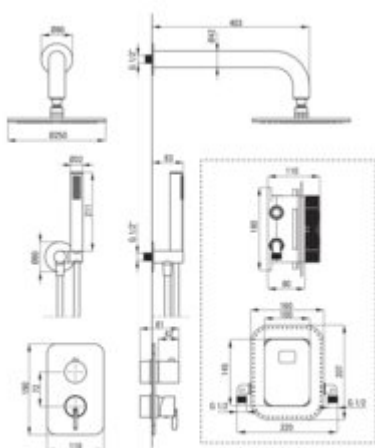

SILIA
Concealed shower set, with mixer
BOX

Product code: BXYRQSM
EAN: 5907650850854
Color: brushed gold
Warranty [years]: 7

Mixer (BXY_RQSM)

Mixer type	Concealed BOX
Installation method	concealed

Mixer (BXY_X44M)

Mixer type	Concealed BOX, mixer
Installation method	concealed
Flow class [l/min]	B ≤ 25.2 (19.9 - 25.2)
Acoustic group [dB]	I (x ≤ 20)

Spout

Spout type	still
Range of shower/ bath spout [mm]	382

Shower overhead

Shape	round
Material	brass
Diameter [mm]	250
Anti-calc	yes
Number of functions	1
Stream type	rain

Hand shower

Number of functions	1
Anti-calc	yes
Stream type	rain
Additional features	cool-out

Hose

Length [mm]	1500
Braid material	PVC
Anti-twist	1

Angled hose connector

Finish	brushed gold
Connection type	for the hose with hand shower holder
Shape	round
Material	brass
Connection thread	yes
Concealed mounting	yes

Features:

- Deante Design Studio Collection
- Convenient installation - you can install the BOX now and choose external elements at any
- Timelessness and unlimited creative possibilities
- Complementarity and comprehensiveness of the offer
- The best materials guarantee durability and reliability of the product
- Only the best materials, the quality of which has been confirmed by laboratory tests
- Flush-mounted installation ensures the aesthetics of the bathroom
- Adjustable shower hand angle
- Noble form and timeless simplicity
- Innovative and easy to maintain brushed gold coating
- Anti-calc system facilitating the removal of limescale deposits
- Cool-out hand shower