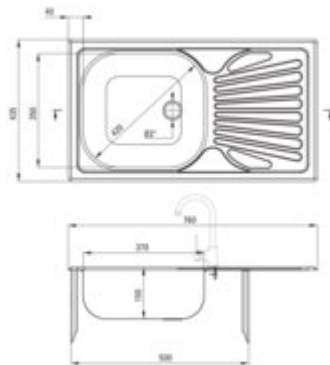

TECHNO

Steel sink, 1-bowl with drainer

Product code: ZMU_3110

EAN: 5907650845737

Color: décor

Warranty [years]: 2

Sink

Finish	décor
Surface type	décor
Material	steel 201
Installation method	inset
Number of bowls	1
Minimum cabinet width [mm]	500
Width [mm]	435
Length [mm]	760
Height [mm]	150
Bowl depth [mm]	150
Cut-out Length [mm]	740
Cut-out Width [mm]	415
Reversible	yes
Equipped with accessories	yes
Drain diameter	2"

Sink waste kit

Finish	steel
Plug type	manual
Low siphon/ Space saver	yes
possibility to connect a dishwasher/ washing machine	yes

Features:

- High-strength stainless steel
- The sink is equipped with fittings with a connection to the dishwasher
- Natural antiseptic properties of steel
- The décor finish has increased scratch resistance
- Dedicated cleaning agent, safe for cleaned surfaces
- Reversible steel sink - install with the bowl on the left or right side
- Self-drilling tap hole - without voiding the warranty.