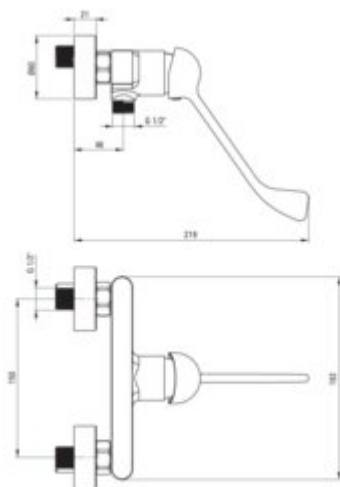

ALPINIA Shower mixer

Product code: BGAH040C

EAN: 5907650837220

Color: chrome

Warranty [years]: 7

Mixer

Finish	chrome
Mixer type	single-handle, mixer
Installation method	wall-mounted
Flow class [l/min]	B <= 25.2 (19.9 - 25.2)
Acoustic group [dB]	I (x <= 20)

Mixer cartridge

Ceramic cartridge size	35 mm
Temperature lock	yes

Features:

- Light and subtle design
- Extended Clinic lever for easy operation
- Cleaning agent for fixtures in all colors available
- The mixer body is made of the highest quality brass
- Only the best materials, the quality of which has been confirmed by laboratory tests
- The mixer is equipped with non-return valves so that the mixed water does not flow back in