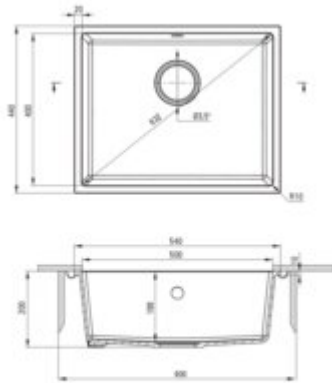

CORDA
Granite sink, 1-bowl

Product code: ZQA_N10C
EAN: 5908212095850
Color: nero
Warranty [years]: 18

Sink

Finish	nero
Surface type	matte
Material	granite
Installation method	undermount, flush, inset
Number of bowls	1
Minimum cabinet width [mm]	600
Width [mm]	440
Length [mm]	540
Height [mm]	200
Bowl depth [mm]	188
Cut-out Length [mm]	500
Cut-out Width [mm]	400
Reversible	no
Equipped with accessories	yes
Drain diameter	3.5"

Sink waste kit

Finish	nero
Plug type	manual
Low siphon/ Space saver	yes
possibility to connect a dishwasher/ washing machine	yes

Features:

- Deante Design Studio Collection
- **ATTENTION!** Before cutting a hole in the tabletop to install the sink, take into account th
- Properties of Deante granite: resistance to impact, high temperature, discoloration, therm
- Longest, 18 years warranty
- The sink is equipped with fittings with a connection to the dishwasher
- Hydrophobic properties repel water molecules
- The exceptionally spacious and deep bowl will even accommodate trays taken out of the oven
- Space-saving siphon which facilitates e.g. sorting waste
- Strainer uniformly dyed in mass
- Dedicated cleaning agent, safe for cleaned surfaces
- Possibility to purchase a drainer that perfectly fits this model
- The finish enriched with silver ions adds antiseptic properties