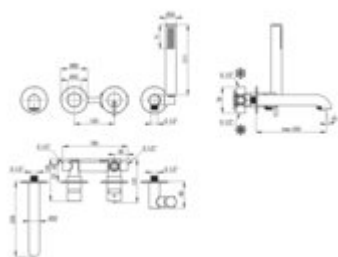

SILIA

Bath mixer, 4-hole

Product code: BQS_A18P

EAN: 5907650858287

Color: bianco

Warranty [years]: 7

Mixer

| | |
|-------------------------|----------------------|
| Finish | bianco |
| Material | brass |
| Mixer type | single-handle, mixer |
| Installation method | concealed |
| Total mixer height [mm] | 226 |
| Flow class [l/min] | A <= 15 (9.1 - 15) |
| Acoustic group [dB] | I (x <= 20) |

Mixer cartridge

| | |
|------------------------|-------|
| Ceramic cartridge size | 35 mm |
|------------------------|-------|

Spout

| | |
|------------|-------|
| Spout type | still |
| Material | brass |

Function switch

| | |
|-------------|------------------|
| Switch type | click mechanical |
|-------------|------------------|

Aerator

| | |
|--------------|-------------------|
| Aerator type | silicone, laminar |
| Aerator size | M24 |

Hose

| | |
|-------------|------|
| Length [mm] | 1500 |
| Anti-twist | 1 |

Hand shower

| | |
|---------------------|----------|
| Number of functions | 1 |
| Anti-calc | yes |
| Additional features | cool-out |