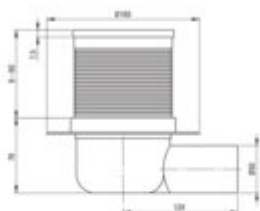

Point drain

Product code: KOS_R01C

EAN: 5907650880264

Color: brushed gold

Warranty [years]: 2

Length [mm]	105
Material	PP, stainless steel
Siphon flow [L/min]	37
Siphon included	yes
Siphon cleaned from the top	yes
Connection diameter [mm]	50