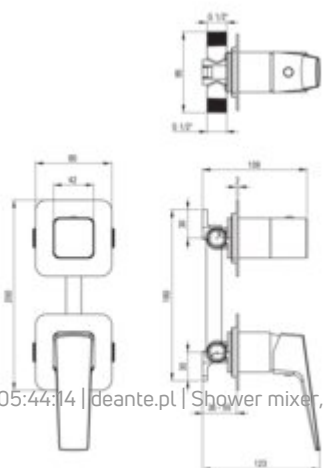

## Shower mixer, concealed

Product code: BQL\_A44P

EAN: 5907650897958

Color: bianco

Warranty [years]: 7

### Mixer

Finish	bianco
Material	brass
Mixer type	single-handle, mixer
Installation method	concealed
Total mixer height [mm]	87
Flow class [l/min]	A <= 15 (9.1 - 15)
Acoustic group [dB]	II (20 < x <= 30)

### Mixer cartridge

Ceramic cartridge size	35 mm
------------------------	-------