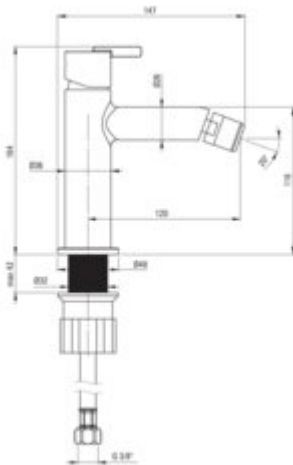

SILIA Bidet tap

Product code: BQS_N30M

EAN: 5907650818281

Color: nero

Warranty [years]: 7

Mixer

Finish	nero
Material	brass
Mixer type	single-handle, mixer
Installation method	standing
Total mixer height [mm]	164
Flow class [l/min]	Z - 4-9 l/min
Acoustic group [dB]	I (x <= 20)

Mixer cartridge

Ceramic cartridge size	25 mm
------------------------	-------

Spout

Spout type	still
Mixer spout range [mm]	120
Material	brass

Aerator

Aerator type	honeycomb
Aerator size	M16

Connecting hose

Length [mm]	450
Installation thread	3/8"
Connection thread	M10

Features:

- Deante Design Studio Collection
- Noble form and timeless simplicity
- The mixer body is made of the highest quality brass
- The mixer is equipped with a stream aerator
- The mounting sleeve facilitates the installation of the mixer
- Only the best materials, the quality of which has been confirmed by laboratory tests
- Innovative, durable and easy to clean Titanium coating
- Z flow class (4-9 l/min) allowing for water consumption reduction
- 45 cm connection hoses included
- Innovative, durable and easy to clean Nero coating
- Cleaning agent for fixtures in all colors available