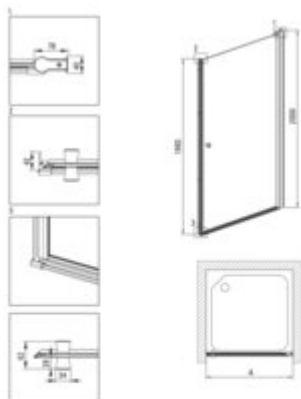

KERRIA PLUS

Shower doors

Product code: KTSWN42P
EAN: 5907650820321
Color: nero
Warranty [years]: 5

Finish	nero
Width [mm]	800
Height [mm]	2000
Glass finish	transparent
Glass thickness [mm]	6
Active cover	yes
installation	to be completed with KTS doors , to be completed with KTS walk-in
Side dimension [mm]	800
Masking of assembly elements	yes
Profiles levelling the curvature of the walls	yes
Holders	with safety
Tempered glass TOTAL WHITE	yes
Reversible doors	yes
Silent closing	yes
Installation without shower tray	yes possible
Lifting hinges	yes

Features:

- Important! For recessed installation, be sure to buy the appropriate KTS_NOOX or KTS_000X
- Possibility to install the cabin without a shower tray, directly on the tiles
- Active Cover coating
- Profiles leveling the curvature of the walls
- Covering of assembly elements
- TOTALWHITE transparent glass
- Safe and durable tempered glass
- Dedicated cleaning agent, safe for cleaned surfaces
- Dedicated to Active Cover surfaces
- Reversible door that allows the cabin to be mounted on the right or left side
- The profile system makes it possible to reduce the curvature of the walls
- Hydrophobic Active-Cover coating that makes it easier for water to run off the glass
- Only the best materials, the quality of which has been confirmed by laboratory tests
- Resistance to impacts, chemicals and stains in accordance with PN-EN 14428+A1:2008 norm, c

Model	Size (mm)	A (mm)	A + 40 (mm)	A + 40 (mm)	A + 40 (mm)
KTSWN42P + KTS_000X	800x2000	475-000	520-000	565-000	610-000
KTSWN42P + KTS_000X	800x2000	575-000	620-000	665-000	710-000
KTSWN42P + KTS_000X	800x2000	675-000	720-000	765-000	810-000
KTSWN42P + KTS_000X	800x2000	775-000	820-000	865-000	910-000
KTSWN42P + KTS_000X	800x2000	875-000	920-000	965-000	1010-000