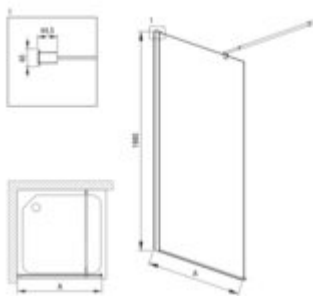

## Shower wall / walk-in, Kerria Plus system

**Product code:** KTS\_N34P  
**EAN:** 5907650821366  
**Color:** nero  
**Warranty [years]:** 5

Model	Size (mm)	A (mm)
KTS_N34P	2000x1900	2500x1710
KTS_N34P	1800x1900	2300x1710
KTS_N34P	1600x1900	2100x1710
KTS_N34P	1400x1900	1900x1710
KTS_N34P	1200x1900	1700x1710
KTS_N34P	1000x1900	1500x1710
KTS_N34P	800x1900	1300x1710
KTS_N34P	600x1900	1100x1710
KTS_N34P	400x1900	900x1710
KTS_N34P	200x1900	700x1710

Finish	nero
Width [mm]	1400
Height [mm]	2000
Glass finish	transparent
Glass thickness [mm]	6
Active cover installation	yes
installation	to be completed with KTS doors , to be completed with KTS walk-in , possibility of assembly with two fixed walls, possibility of assembly with a fixed wall, possibility of assembly with a KTS movable panel
Side dimension [mm]	1370
Adjustment range from [mm]	700
Adjustment range up to [mm]	1200
Masking of assembly elements	yes
Profiles levelling the curvature of the walls	yes
Railings	adjustable stiffening the cabin
Tempered glass TOTAL WHITE	yes
Installation without shower tray possible	yes