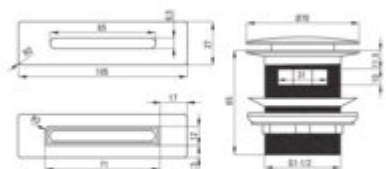

Accessories set

Product code: KYY_F10B

EAN: 5907650837930

Color: brushed steel

Warranty [years]: 2

Finish	brushed steel
purpose	with bath mixer
type	click-clack
Shape	round
Drain diameter	1 1/2"

Features:

- Innovative and easy to maintain brushed steel coating
- Only the best materials, the quality of which has been confirmed by laboratory tests
- Cleaning agent for fixtures in all colors available
- Coating applied using the PVD method