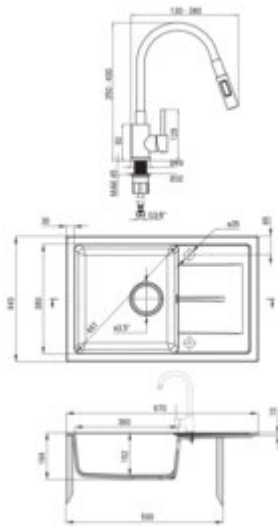

## Granite sink with tap, with bendable spout

Product code: ZRDG2113

EAN: 5907650884378

Color: graphite

Warranty [years]: 18

 deante

### Sink

Finish	graphite
Surface type	matte
Material	granite
Installation method	inset
Number of bowls	1
Minimum cabinet width [mm]	500
Width [mm]	440
Length [mm]	670
Height [mm]	164
Bowl depth [mm]	152
Cut-out Length [mm]	650
Cut-out Width [mm]	420
Reversible	yes
Equipped with accessories	yes
Drain diameter	3.5"
Number of holes	2