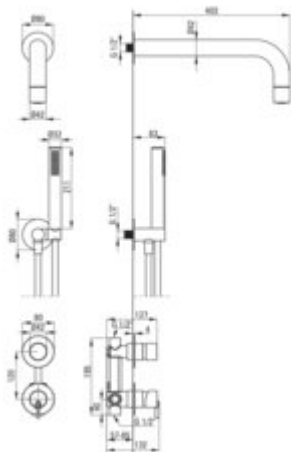

SILIA

Concealed shower set, with a fixed shower head

 deante

Product code: NQS_A9XK

EAN: 5907650858485

Color: bianco

Warranty [years]: 7

Mixer

Mixer type	single-handle, mixer
Installation method	concealed
Flow class [l/min]	S - 15.1-19.8 l/min
Acoustic group [dB]	I (x <= 20)

Spout

Spout type	still
Range of shower/ bath spout [mm]	382

Shower overhead

Shape	round
Material	brass
thickness	42
Diameter [mm]	42
Anti-calc	yes
Number of functions	1
Stream type	rain

Hand shower

Number of functions	1
Anti-calc	yes
Stream type	rain
Additional features	cool-out

Hose

Length [mm]	1500
Braid material	PVC
Anti-twist	1

Angled hose connector

Finish	bianco
Connection type	for the hose with hand shower holder
Shape	round
Material	brass
Connection thread	yes
Concealed mounting	yes