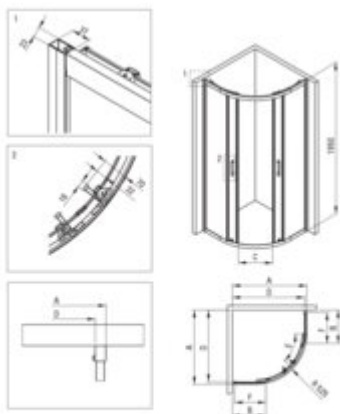

Product code: KYPPNB88P

EAN: 5908322047657

Color: nero

Warranty [years]: 5

Model	Size	A [mm]	B [mm]	C [mm]	D [mm]	E [mm]	F [mm]
KYP-300P	800x800	760-800	261	460	704	375	226

**Showe cabin**

Finish	nero
Shape	half round
Width [mm]	800
Height [mm]	1950
Glass finish	transparentne wzór fala
Glass thickness [mm]	5
Active cover	yes
Adjustment range up to [mm]	20
Masking of assembly elements	yes
Profiles levelling the curvature of the walls	yes
Reversible doors	yes
Installation without shower tray possible	yes
Double top rollers with ball bearings	yes
Detachable lower rollers	yes
Quick assembly with clips	yes

**Shower tray**

Finish	white
Material	acrylic
Shape	half round
Width [mm]	800
Length [mm]	800
Height [mm]	45
arc radius [mm]	550
Installation method	directly on the spout, on the floor level, on the construction material support
Drain diameter	90