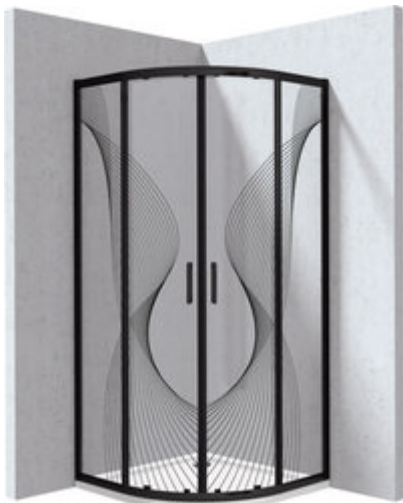

Product code: KYPPNB88P

EAN: 5908322047657

Color: nero

Warranty [years]: 5

Model	Size	A [mm]	B [mm]	C [mm]	D [mm]	E [mm]	F [mm]
KYP-300P	800x800	760-800	261	460	704	375	226

**Showe cabin**

Finish	nero
Shape	half round
Width [mm]	800
Height [mm]	1950
Glass finish	transparentne wzór fala
Glass thickness [mm]	5
Active cover	yes
Adjustment range up to [mm]	20
Masking of assembly elements	yes
Profiles levelling the curvature of the walls	yes
Reversible doors	yes
Installation without shower tray possible	yes
Double top rollers with ball bearings	yes
Detachable lower rollers	yes
Quick assembly with clips	yes

**Shower tray**

Finish	white
Material	acrylic
Shape	half round
Width [mm]	800
Length [mm]	800
Height [mm]	45
arc radius [mm]	550
Installation method	directly on the spout, on the floor level, on the construction material support
Drain diameter	90

**Features:**

- An innovative combination of granite and steel
- Hydrophobic Active-Cover coating that makes it easier for water to run off the glass
- Dedicated to Active Cover surfaces
- Double top rollers with ball bearings
- Bottom rollers allow for the door detachment and easier product care
- Possibility to install the cabin without a shower tray, directly on the tiles
- Safe and durable tempered glass
- Resistance to impacts, chemicals and stains in accordance with PN-EN 14428+A1:2008 norm, c
- The profile system makes it possible to reduce the curvature of the walls
- Covering of assembly elements
- Only the best materials, the quality of which has been confirmed by laboratory tests
- Dedicated cleaning agent, safe for cleaned surfaces