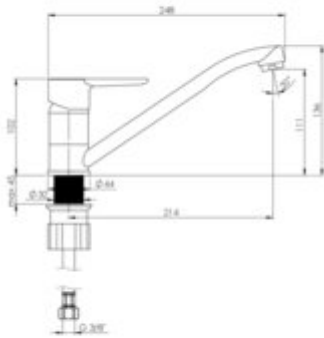

LAVO Kitchen tap

Product code: BUV_060M

EAN: 5907650846901

Color: chrome

Warranty [years]: 7

Mixer

| | |
|-------------------------|----------------------|
| Finish | chrome |
| Material | brass |
| Mixer type | single-handle, mixer |
| Installation method | standing |
| Total mixer height [mm] | 143 |
| Flow class [l/min] | A <= 15 (9.1 - 15) |
| Acoustic group [dB] | I (x <= 20) |

Mixer cartridge

| | |
|------------------------|-------|
| Ceramic cartridge size | 35 mm |
|------------------------|-------|

Spout

| | |
|------------------------|-----------------|
| Spout type | swivel |
| Mixer spout range [mm] | 214 |
| Material | stainless steel |

Aerator

| | |
|--------------|-----------|
| Aerator type | honeycomb |
| Aerator size | M24 |

Connecting hose

| | |
|---------------------|------|
| Length [mm] | 450 |
| Installation thread | 3/8" |
| Connection thread | M10 |