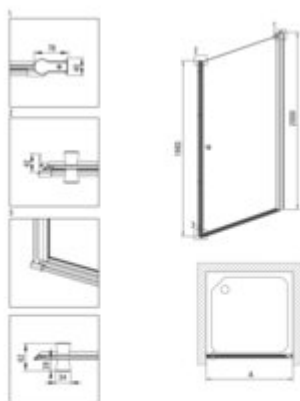

KERRIA PLUS

Shower cabin, square

Product code: KKNOW08W08

EAN: 5907650885184

Color: chrome

Warranty [years]: 5

Model	Size (mm)	A (mm)	A + REZERVA (mm)	A + WZ, ZCZ (mm)
KT08W08P + KT0_0000	800x800	475-800	525-800	500-830
KT08W08P + KT0_0001	800x1000	575-800	625-800	600-830
KT08W08P + KT0_0002	900x1000	675-1000	725-1000	700-1030
KT08W08P + KT0_0003	900x1200	775-1000	825-1000	800-1030
KT08W08P + KT0_0004	900x1300	875-1000	925-1000	900-1030

Showe cabin

Finish	chrome
Width [mm]	800
Height [mm]	2000
Glass finish	transparent
Glass thickness [mm]	6
Active cover	yes
installation	to be completed with KTS doors , to be completed with KTS walk-in
Side dimension [mm]	800
Masking of assembly elements	yes
Profiles levelling the curvature of the walls	yes
Holders	with safety
Tempered glass TOTAL WHITE	yes
Reversible doors	yes
Silent closing	yes
Installation without shower tray	yes possible
Lifting hinges	yes
Hinges flush with the glass	no