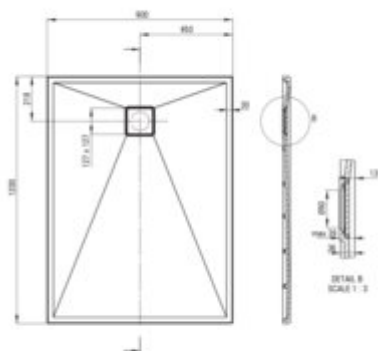

CORREO Granite shower tray, rectangular

Product code: KQR_N43B

EAN: 5908212095768

Color: nero

Warranty [years]: 10

Finish	nero
Material	granite
Shape	rectangular
Width [mm]	900
Length [mm]	1200
Height [mm]	36
Installation method	directly on the spout, on the floor level, on the construction material support
Drain diameter	90
possibility to cut to size	yes
Hydrophobicity	yes

Features:

- Properties of Deante granite: resistance to impact, high temperature, discoloration, therm
- Hydrophobic properties repel water molecules
- For installation at floor level, directly on the screed or supported by construction mater
- Possibility of cutting the granite shower tray
- Warning! The NHC_029C siphon fits this shower tray
- Warning! The NHC_029D siphon fits this shower tray
- Dedicated cleaning agent, safe for cleaned surfaces
- Only the best materials, the quality of which has been confirmed by laboratory tests
- Anti-slip properties of granite shower trays
- The finish enriched with silver ions adds antiseptic properties