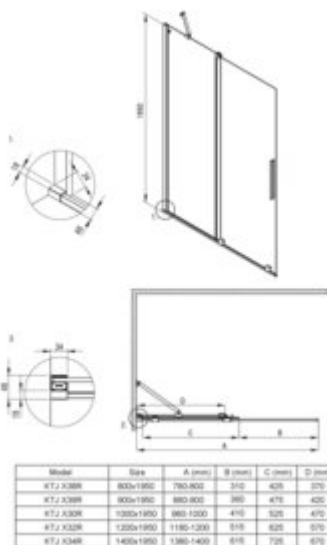

PRIZMA
Shower cabin, rectangular

Product code: KPNAP12S08

EAN: 5907650899693

Color: bianco

Warranty [years]: 5

Showe cabin (KTJ_A32R)

Width [mm]	1200
Height [mm]	1950
Glass finish	transparent
Glass thickness [mm]	6
Active cover	yes
Side dimension [mm]	1200
Railings	short to perpendicular wall/long to parallel wall
Tempered glass TOTAL WHITE	no
Reversible doors	yes
Installation without shower tray possible	yes
Possibility to install a railing to a perpendicular wall	yes

Showe cabin (KTJ_A38P)

Width [mm]	800
Height [mm]	1950
Glass finish	transparent
Glass thickness [mm]	6
Active cover	yes
Side dimension [mm]	780
Tempered glass TOTAL WHITE	no
Reversible doors	yes
Installation without shower tray possible	yes

Shower door

rails	adjustable stiffening the cabin
-------	---------------------------------

Features:

- Safe and durable tempered glass
- Hydrophobic Active-Cover coating that makes it easier for water to run off the glass
- Dedicated to Active Cover surfaces
- Only the best materials, the quality of which has been confirmed by laboratory tests
- Possibility to install the cabin without a shower tray, directly on the tiles
- Resistance to impacts, chemicals and stains in accordance with PN-EN 14428+A1:2008 norm, c
- Free combination of elements
- Dedicated cleaning agent, safe for cleaned surfaces