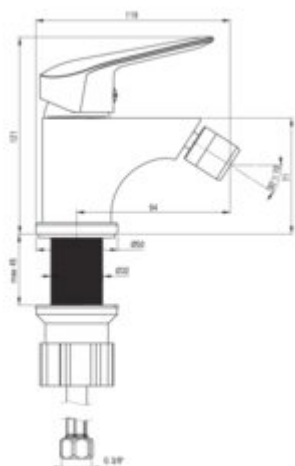

BORO

Bidet tap

Product code: BMO_030M

EAN: 5907650845638

Color: chrome

Warranty [years]: 7

Mixer

Finish	chrome
Material	brass
Mixer type	single-handle, mixer
Installation method	standing
Flow class [l/min]	S - 15.1-19.8 l/min
Acoustic group [dB]	II (20 < x <= 30)

Mixer cartridge

Ceramic cartridge size	35 mm
------------------------	-------

Aerator

Aerator type	honeycomb
Aerator size	M22

Connecting hose

Length [mm]	450
Installation thread	3/8"
Connection thread	M10

Features:

- The mounting sleeve facilitates the installation of the mixer
- The mixer is equipped with a stream aerator
- 45 cm connection hoses included
- Only the best materials, the quality of which has been confirmed by laboratory tests
- Dedicated cleaning agent, safe for cleaned surfaces