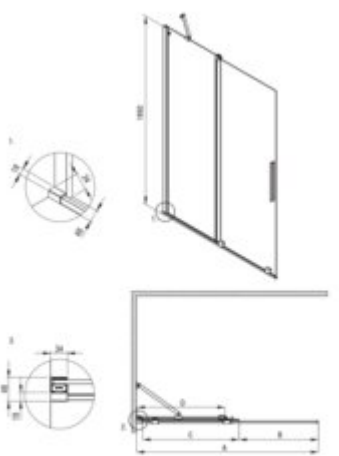

PRIZMA
Shower wall, walk-in

Product code: KTJ_F38R
EAN: 5907650889403
Color: brushed steel
Warranty [years]: 5

Model	Size	A (mm)	B (mm)	C (mm)	D (mm)
KTJ K38R	800x1950	780-800	310	420	370
KTJ K38R	900x1950	880-900	360	470	420
KTJ K38R	1000x1950	980-1000	410	520	470
KTJ K38R	1200x1950	1180-1200	510	620	570
KTJ K38R	1400x1950	1380-1400	610	720	670

Finish	brushed steel
Width [mm]	800
Height [mm]	1950
Glass finish	transparent
Glass thickness [mm]	6
Active cover	yes
Side dimension [mm]	800
Railings	short to perpendicular wall/long to parallel wall
Reversible doors	yes
Installation without shower tray possible	yes
Possibility to install a railing to a perpendicular wall	yes

Features:

- Only the best materials, the quality of which has been confirmed by laboratory tests
- Hydrophobic Active-Cover coating that makes it easier for water to run off the glass
- Dedicated to Active Cover surfaces
- Possibility to install the cabin without a shower tray, directly on the tiles
- Safe and durable tempered glass
- Resistance to impacts, chemicals and stains in accordance with PN-EN 14428+A1:2008 norm, c
- Dedicated cleaning agent, safe for cleaned surfaces
- Free combination of elements
- The set includes two rails - short and long