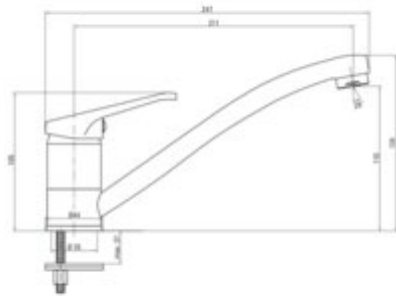

LOBO Kitchen tap

Product code: BYU_060M

EAN: 5908212002155

Color: chrome

Warranty [years]: 5

Mixer

Finish	chrome
Material	brass
Mixer type	single-handle, mixer
Installation method	standing
Total mixer height [mm]	134
Flow class [l/min]	A <= 15 (9.1 - 15)
Acoustic group [dB]	II (20 < x <= 30)

Mixer cartridge

Ceramic cartridge size	35 mm
------------------------	-------

Spout

Spout type	swivel
Mixer spout range [mm]	211
Material	steel 304

Aerator

Aerator size	M24
--------------	-----

Connecting hose

Length [mm]	350
Installation thread	3/8"
Connection thread	M10

Features:

- Cleaning agent for fixtures in all colors available