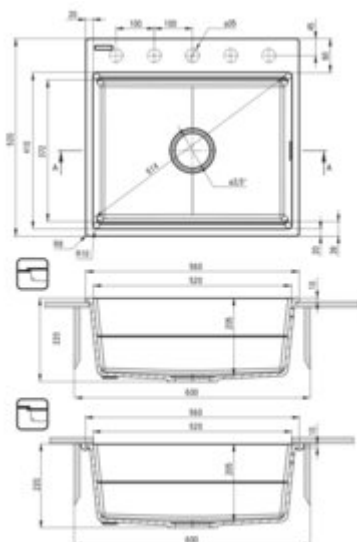

MAGNETIC

Magnetic granite sink, 1-bowl

Product code: ZRM_S10A

EAN: 5907650865438

Color: metallic grey

Warranty [years]: 18

Sink

Finish	metallic grey
Surface type	matte
Material	granite
Installation method	undermount, inset, flush
Number of bowls	1
Minimum cabinet width [mm]	600
Width [mm]	520
Length [mm]	560
Height [mm]	220
Bowl depth [mm]	205
Cut-out Length [mm]	540
Cut-out Width [mm]	500
Cut-out Length [mm]	520
Cut-out Width [mm]	410
Equipped with accessories	yes
Drain diameter	3.5"
Number of pre-drilled holes	5