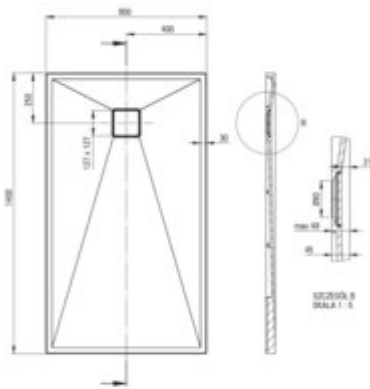

CORREO Granite shower tray, rectangular

Product code: KQR_A48B

EAN: 5907650821236

Color: alabaster

Warranty [years]: 10

Finish	white
Material	granite
Shape	rectangular
Width [mm]	800
Length [mm]	1400
Height [mm]	45
Installation method	directly on the spout, on the construction material support, on the floor level
Drain diameter	90
possibility to cut to size	yes
Hydrophobicity	yes

Features:

- Properties of Deante granite: resistance to impact, high temperature, discoloration, therm
- Hydrophobic properties repel water molecules
- For installation at floor level, directly on the screed or supported by construction mater
- Possibility of cutting the granite shower tray
- Warning! The NHC_029C siphon fits this shower tray
- Warning! The NHC_029D siphon fits this shower tray
- Only the best materials, the quality of which has been confirmed by laboratory tests
- Dedicated cleaning agent, safe for cleaned surfaces
- Anti-slip properties of granite shower trays
- The finish enriched with silver ions adds antiseptic properties