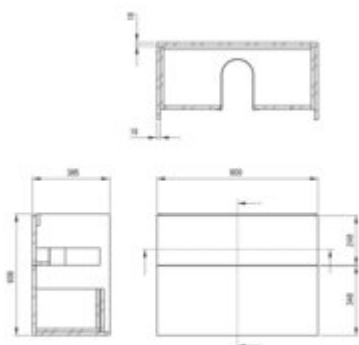

PRIZMA

Bathroom vanity, with washbasin

Product code: ST6U8U6U8M

EAN: 5908212000991

Color: gloss white

Warranty [years]: 2

Furniture

Finish	white
Installation method	wall-mounted
Width [mm]	800
Height [mm]	600
Depth [mm]	385
Material	MDF, particle board
Mounting kit included	no

Washbasin

Finish	white
Material	ceramic
Hole for the tap	yes

Features:

- Push to open system - opening drawers by pressing the front.
- SlowMotion drawers with full extension
- Please note: To ensure the set is complete and ready for installation, it is necessary to purchase the siphon and waste plug separately - they are not included in the set.
- Polish quality with care for the environment
- Exceptional durability thanks to appropriate UV varnishes
- Ready-to-use furniture without the need for assembly
- Hard and durable ceramics does not lose its properties with long use
- Antibacterial coating, preventing the growth of microorganisms
- Only the best materials, the quality of which has been confirmed by laboratory tests
- Dedicated cleaning agent, safe for cleaned surfaces