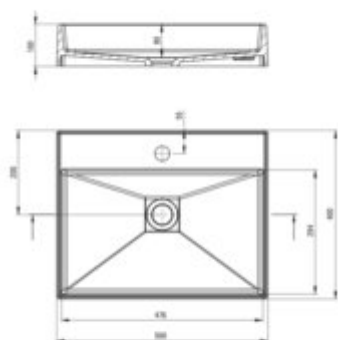

CORREO

Granite washbasin, countertop

Product code: CQR_TU5S

EAN: 5907650826620

Color: anthracite metallic

Warranty [years]: 10

Finish	anthracite metallic
Material	granite
Installation method	countertop/standing
Width [mm]	400
Length [mm]	500
Height [mm]	100
Depth [mm]	80
Pre-drilled tap holes	1
Hole for the tap	no
Antibacterial	yes
Hydrophobicity	yes
Without overflow	yes

Features:

- The finish enriched with silver ions adds antiseptic properties
- Properties of Deante granite: resistance to impact, high temperature, discoloration, therm
- Hydrophobic properties repel water molecules
- Customizable elements - connect consoles and posts your way
- Dedicated cleaning agent, safe for cleaned surfaces