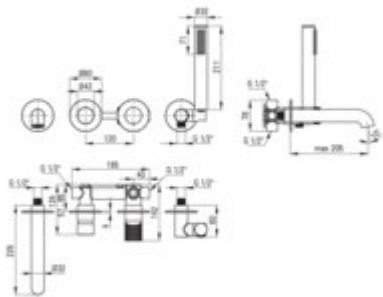

SILIA HEXA
Bath mixer, 4-hole

Product code: BHS_F18P
EAN: 5907650886549
Color: brushed steel
Warranty [years]: 7

Mixer

Finish	steel
Material	brass
Mixer type	single-handle, mixer
Installation method	concealed
Total mixer height [mm]	226
Flow class [l/min]	A <= 15 (9.1 - 15)
Acoustic group [dB]	I (x <= 20)

Mixer cartridge

Ceramic cartridge size	35 mm
------------------------	-------

Spout

Spout type	still
Material	brass

Function switch

Switch type	click mechanical
-------------	------------------

Aerator (NQS_F81K)

Aerator type	silicone, laminar
Aerator size	M24

Aerator (XDCTOPC00)

Aerator type	flat, swivel, silicone
Aerator size	M24

Hose

Length [mm]	1500
Anti-twist	1

Hand shower

Number of functions	1
Anti-calc	yes
Additional features	cool-out

Features:

- Deante Design Studio Collection
- Decorative lever - jewelry for your bathroom
- Noble form and timeless simplicity
- Mechanical ceramic Click type function switch
- Innovative and easy to maintain brushed steel coating
- Coating applied using the PVD method
- Flush-mounted installation ensures the aesthetics of the bathroom
- The faucet includes a concealed element
- Adjustable shower hand angle
- The mixer body is made of the highest quality brass
- Anti-calc hand shower
- Anti-twist system, preventing the hose from twisting
- Durable hose ends made of brass
- Silicone aerator for easy limescale removal
- Only the best materials, the quality of which has been confirmed by laboratory tests
- Cool-out hand shower
- Cleaning agent for fixtures in all colors available