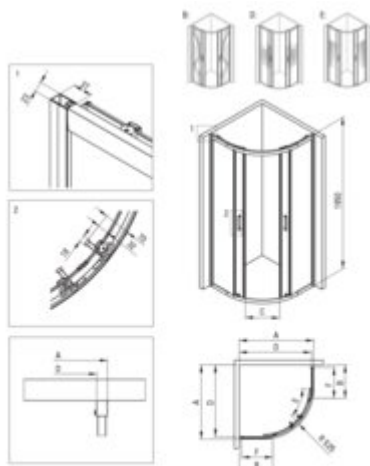

FUNKIA EVO

Shower cabin, half round

Product code: KYP_D088P
EAN: 5907650891475
Color: titanium
Warranty [years]: 5

Model	Size	A (mm)	B (mm)	C (mm)	D (mm)	E (mm)	F (mm)
KYP_D088P	800x800	785-800	251	800	784	125	125
KYP_D088P	800x900	800-900	251	920	804	125	125

Finish	titanium
Shape	half round
Width [mm]	800
Height [mm]	1950
Glass finish	transparent
Glass thickness [mm]	5
Active cover	yes
Adjustment range up to [mm]	20
Masking of assembly elements	yes
Profiles levelling the curvature of the walls	yes
Reversible doors	yes
Installation without shower tray possible	yes
Double top rollers with ball bearings	yes
Detachable lower rollers	yes
Quick assembly with clips	yes