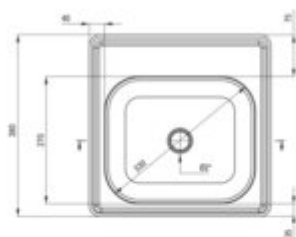

### Sink

Finish	satin
Surface type	satin, brushed
Material	steel 201
Installation method	inset
Number of bowls	1
Minimum cabinet width [mm]	400
Width [mm]	380
Length [mm]	380
Height [mm]	160
Bowl depth [mm]	160
Cut-out Length [mm]	360
Cut-out Width [mm]	360
Equipped with accessories	yes
Drain diameter	2"