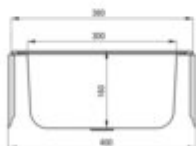

### Sink

Finish	satin
Surface type	satin, brushed
Material	steel 201
Installation method	inset
Number of bowls	1
Minimum cabinet width [mm]	400
Width [mm]	380
Length [mm]	380
Height [mm]	160
Bowl depth [mm]	160
Cut-out Length [mm]	360
Cut-out Width [mm]	360
Equipped with accessories	yes
Drain diameter	2"