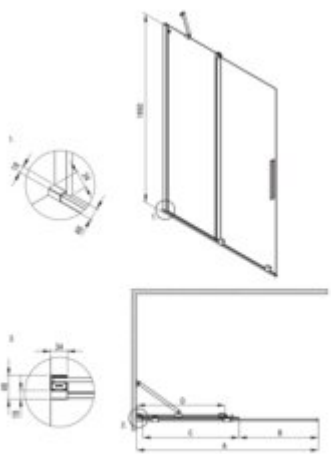

PRIZMA

Shower wall, walk-in

Product code: KTJ_D30R

EAN: 5907650839392

Color: titanium

Warranty [years]: 5

Model	Size	A (mm)	B (mm)	C (mm)	D (mm)
KTJ K30R	800x1950	780-800	310	420	370
KTJ K30R	900x1950	880-900	360	470	420
KTJ K30R	1000x1950	980-1000	410	520	470
KTJ K30R	1200x1950	1180-1200	510	620	570
KTJ K30R	1400x1950	1380-1400	610	720	670

Width [mm]	1000
Height [mm]	1950
Glass finish	transparent
Glass thickness [mm]	6
Active cover	yes
Side dimension [mm]	1000
Railings	short to perpendicular wall/long to parallel wall
Tempered glass TOTAL WHITE	no
Reversible doors	yes
Installation without shower tray possible	yes
Possibility to install a railing to a perpendicular wall	yes

Features:

- Only the best materials, the quality of which has been confirmed by laboratory tests
- Hydrophobic Active-Cover coating that makes it easier for water to run off the glass
- Possibility to install the cabin without a shower tray, directly on the tiles
- Safe and durable tempered glass
- Dedicated to Active Cover surfaces
- Resistance to impacts, chemicals and stains in accordance with PN-EN 14428+A1:2008 norm, c
- Reversible door that allows the cabin to be mounted on the right or left side
- Can be combined with a second sliding wall and the Prizma walk-in shower wall
- Dedicated cleaning agent, safe for cleaned surfaces
- Possibility of mounting the cabin directly on tiles or on Correo granite (KQR) and Kerria Plus acrylic (KTS) shower trays
- The set includes two rails - short and long
- Free combination of elements