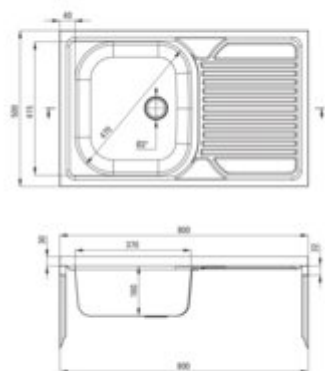

TANGO

Steel sink, 1-bowl with drainer

Product code: ZM5_311P

EAN: 5907650846475

Color: décor

Warranty [years]: 2

Sink

Finish	décor
Surface type	décor
Material	steel 201
Installation method	lay-on
Number of bowls	1
Minimum cabinet width [mm]	800
Width [mm]	500
Length [mm]	800
Height [mm]	160
Bowl depth [mm]	160
Equipped with accessories	yes
Drain diameter	2"