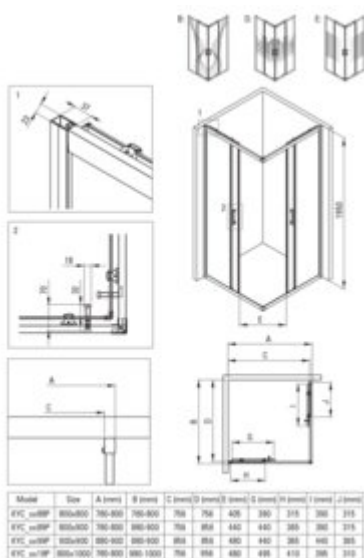

FUNKIA EVO

Shower cabin, square

Product code: KYC_DE88P

EAN: 5907650899990

Color: titanium

Warranty [years]: 5

Finish	titanium
Shape	square
Width [mm]	800
Length [mm]	800
Height [mm]	1950
Glass finish	transparentne wzór pas
Glass thickness [mm]	5
Active cover	yes
Adjustment range up to [mm]	20
Masking of assembly elements	yes
Profiles levelling the curvature of the walls	yes
Reversible doors	yes
Installation without shower tray possible	yes
Double top rollers with ball bearings	yes
Detachable lower rollers	yes
Quick assembly with clips	yes

Features:

- An innovative combination of granite and steel
-
- Hydrophobic Active-Cover coating that makes it easier for water to run off the glass
- Dedicated to Active Cover surfaces
- Double top rollers with ball bearings
- Bottom rollers allow for the door detachment and easier product care
- Possibility to install the cabin without a shower tray, directly on the tiles
- Safe and durable tempered glass
- Resistance to impacts, chemicals and stains in accordance with PN-EN 14428+A1:2008 norm, c
- The profile system makes it possible to reduce the curvature of the walls
- Covering of assembly elements
- Only the best materials, the quality of which has been confirmed by laboratory tests
- Dedicated cleaning agent, safe for cleaned surfaces