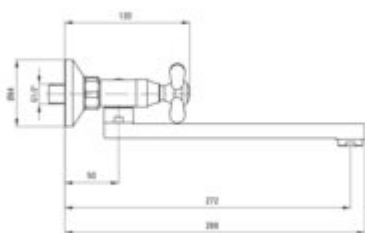

### Mixer

Finish	chrome
Material	brass
Mixer type	two-handle, mixer
Installation method	wall-mounted
Flow class [l/min]	S - 15.1-19.8 l/min
Acoustic group [dB]	II (20 < x <= 30)

### Mixer cartridge

Ceramic cartridge size	1/2"
------------------------	------

### Spout

Spout type	swivel
Mixer spout range [mm]	272
Material	steel 304

### Aerator

Aerator type	honeycomb
Aerator size	M24