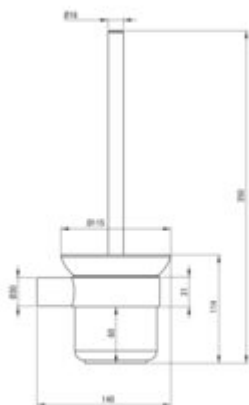

ROUND
Toilet brush, wall-mounted

Product code: ADR_N711

EAN: 5908212087916

Color: nero

Warranty [years]: 2

bathroom accessories

Finish	nero
Surface type	matte
Material	glass, stainless steel
Height [mm]	350
Width [mm]	115
Depth [mm]	140
Mounting kit included	yes