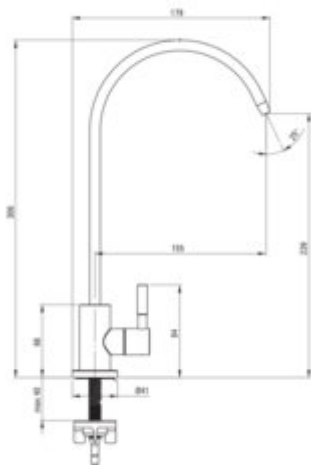

## Mixer

Finish	nero
Mixer type	for the water filter connection
Installation method	standing

## Spout

Finish	nero
Spout type	sink
Material	stainless steel
Spout type	swivel
Mixer spout range [mm]	155