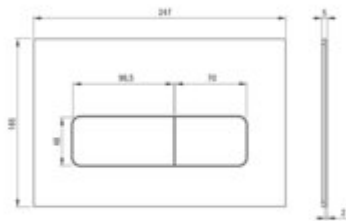

## Flush button, for concealed systems

**Product code:** CST\_R51P

**EAN:** 5907650859468

**Color:** brushed gold

**Warranty [years]:** 2

Finish	brushed gold
Material	brass
Surface type	brushed
Button type	duple
Width [mm]	165
Length [mm]	247
Depth [mm]	5
applied working force < 20 N	yes
Additional features	fits all frames in the offer