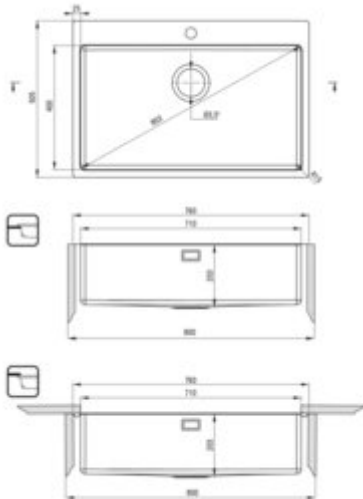

OLFATO

Steel sink, 1-bowl

Product code: ZPO_010C

EAN: 5907650867210

Color: brushed steel

Warranty [years]: 2

Sink

Finish	steel
Surface type	brushed
Material	steel 304
Installation method	inset, undermount, flush
Number of bowls	1
Minimum cabinet width [mm]	800
Width [mm]	505
Length [mm]	760
Height [mm]	203
Bowl depth [mm]	203
Cut-out Length [mm]	740
Cut-out Width [mm]	485
Cut-out Length [mm]	710
Cut-out Width [mm]	485
Cut-out Diameter [mm]	400
Steel thickness [mm]	1
Equipped with accessories	yes
Drain diameter	3.5"
Number of holes	1
Additional features	drain cover included

Sink waste kit

Finish	steel
Plug type	manual
Low siphon/ Space saver	yes
possibility to connect a dishwasher/ washing machine	yes

Features:

- Drain cover
- High-strength stainless steel
- Natural antiseptic properties of steel
- Innovative and easy to maintain brushed steel coating
- The exceptionally spacious and deep bowl will even accommodate trays taken out of the oven
- Equipment with the possibility of connecting a washing machine or dishwasher
- Space-saving siphon which facilitates e.g. sorting waste
- Self-drilling tap hole - without voiding the warranty.
- Dedicated cleaning agent, safe for cleaned surfaces