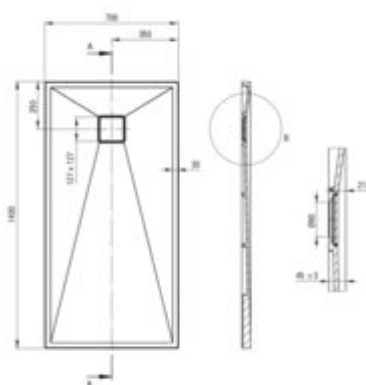

CORREO
Granite shower tray, rectangular

Product code: KQR_A77B

EAN: 5907650869382

Color: alabaster

Warranty [years]: 10

Finish	white
Material	granite
Shape	rectangular
Width [mm]	700
Length [mm]	1400
Height [mm]	45
Installation method	directly on the spout, on the construction material support, on the floor level
Drain diameter	90
possibility to cut to size	yes
Hydrophobicity	yes

Features:

- Properties of Deante granite: resistance to impact, high temperature, discoloration, therm
- The finish enriched with silver ions adds antiseptic properties
- Anti-slip properties of granite shower trays
- Hydrophobic properties repel water molecules
- For installation at floor level, directly on the screed or supported by construction mater
- Possibility of cutting the granite shower tray
- Warning! The NHC_029C siphon fits this shower tray
- Warning! The NHC_029D siphon fits this shower tray
- Only the best materials, the quality of which has been confirmed by laboratory tests
- Dedicated cleaning agent, safe for cleaned surfaces