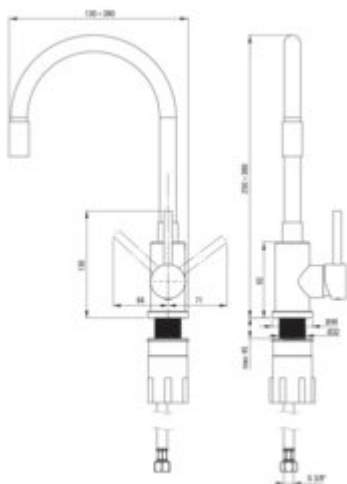

## Kitchen tap

**Product code:** BOC\_5720  
**EAN:** 5907650859192  
**Color:** beige, brushed steel  
**Warranty [years]:** 7

### Mixer

Finish	beige, steel
Material	steel 304
Mixer type	single-handle, mixer
Installation method	standing
Flow class [l/min]	A ≤ 15 (9.1 - 15)
Acoustic group [dB]	I (x ≤ 20)

### Mixer cartridge

Ceramic cartridge size	35 mm
------------------------	-------

### Connecting hose

Length [mm]	600
Installation thread	3/8"
Connection thread	M10