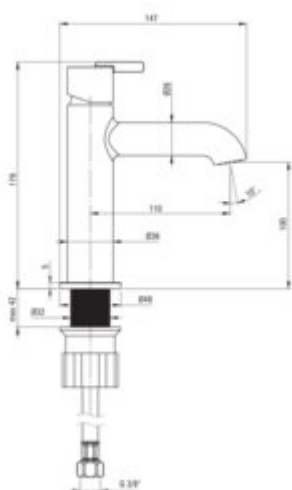

### Mixer

Finish	chrome
Material	brass
Mixer type	single-handle, mixer
Installation method	standing
Total mixer height [mm]	179
Flow class [l/min]	Z - 4-9 l/min
Acoustic group [dB]	I (x <= 20)

### Mixer cartridge

Ceramic cartridge size	25 mm
------------------------	-------

### Spout

Spout type	still
Mixer spout range [mm]	110
Material	brass

### Connecting hose

Length [mm]	450
Installation thread	3/8"
Connection thread	M10