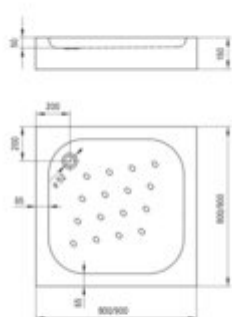

FUNKIA

Acrylic shower tray, square

Product code: KTC_041B

EAN: 5908212064726

Color: white

Warranty [years]: 2

Finish	white
Material	acrylic
Shape	square
Width [mm]	900
Length [mm]	900
Height [mm]	160
Depth [mm]	50
Installation method	on the floor level
Drain diameter	50
Equipped with a height-adjustable foot	yes
Housing integrated with the shower tray	yes
Non-slip lugs	yes

Features:

- Durable acrylic material that maintains its shine and color
- Non-slip lugs to minimize the risk of slipping
- Cover integrated with the shower tray
- Attention: waste trap NHC_025C or half-siphon NHC_620K and CLICK-CLACK plug can be used wi
- Dedicated cleaning agent, safe for cleaned surfaces
- Only the best materials, the quality of which has been confirmed by laboratory tests