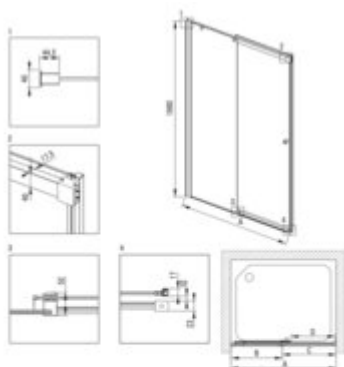

## Shower cabin, rectangular

Product code: KKNOP12S08

EAN: 5907650885443

Color: chrome

Warranty [years]: 5

Model	Size [mm]	A [mm]	B [mm]	C [mm]	D [mm]	W (KTS) [mm]	A+KTS, KTS [mm]
KTSP012P	1000x1200	860	1010	860	940	200	1220 1260
KTSP012P	1100x1200	960	1110	960	1040	200	1320 1360
KTSP012P	1200x1200	1060	1210	1060	1140	200	1420 1460
KTSP012P	1300x1200	1160	1310	1160	1240	200	1520 1560
KTSP012P	1400x1200	1260	1410	1260	1340	200	1620 1660
KTSP012P	1500x1200	1360	1510	1360	1440	200	1720 1760
KTSP012P	1600x1200	1460	1610	1460	1540	200	1820 1860
KTSP012P	1700x1200	1560	1710	1560	1640	200	1920 1960
KTSP012P	1800x1200	1660	1810	1660	1740	200	2020 2060

### Showe cabin (KTSP012P)

Side dimension [mm]	1210
---------------------	------

Side dimension [mm]	770
Adjustment range from [mm]	700
Adjustment range up to [mm]	1200
Masking of assembly elements	yes
Profiles levelling the curvature of the walls	yes
Railings	adjustable stiffening the cabin
Tempered glass TOTAL WHITE	yes
Installation without shower tray possible	yes

### Shower door (KTSP012P)

Finish	chrome
Width [mm]	1200
Height [mm]	2000
Glass finish	transparent
Glass thickness [mm]	6
Active cover installation	yes

to be completed with KTS walk-in

Masking of assembly elements	yes
Profiles levelling the curvature of the walls	yes