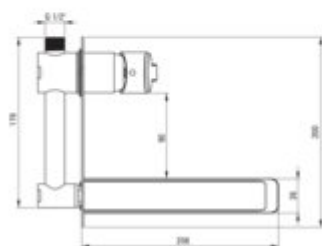

ARNIKA

Washbasin tap, concealed

Product code: BQA_054L

EAN: 5908212075524

Color: chrome

Warranty [years]: 7

Mixer

Finish	chrome
Material	brass
Mixer type	single-handle, mixer
Installation method	concealed
Total mixer height [mm]	252
Flow class [l/min]	Z - 4-9 l/min
Acoustic group [dB]	I (x <= 20)

Mixer cartridge

Ceramic cartridge size	35 mm
------------------------	-------

Spout

Spout type	still
Mixer spout range [mm]	180
Material	brass

Aerator

Aerator type	silicone
Aerator size	M24
Water flow reduction	missing

Features:

- Deante Design Studio Collection
- The mixer body is made of the highest quality brass
- The mixer is equipped with a stream aerator
- Silicone aerator for easy limescale removal
- Flush-mounted installation ensures the aesthetics of the bathroom
- Z flow class (4-9 l/min) allowing for water consumption reduction
- Design full of beauty and harmony
- The variety of colours gives many arrangement possibilities
- Only the best materials, the quality of which has been confirmed by laboratory tests
- Cleaning agent for fixtures in all colors available
- The faucet includes a concealed element