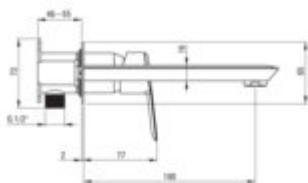

ARNIKA

Washbasin tap, concealed

Product code: BQA_054L

EAN: 5908212075524

Color: chrome

Warranty [years]: 7

Mixer

Finish	chrome
Material	brass
Mixer type	single-handle, mixer
Installation method	concealed
Total mixer height [mm]	252
Flow class [l/min]	Z - 4-9 l/min
Acoustic group [dB]	I (x <= 20)

Mixer cartridge

Ceramic cartridge size	35 mm
------------------------	-------

Spout

Spout type	still
Mixer spout range [mm]	180
Material	brass

Aerator

Aerator type	silicone
Aerator size	M24
Water flow reduction	missing

Features:

- Deante Design Studio Collection
- The mixer body is made of the highest quality brass
- The mixer is equipped with a stream aerator
- Silicone aerator for easy limescale removal
- Flush-mounted installation ensures the aesthetics of the bathroom
- Z flow class (4-9 l/min) allowing for water consumption reduction
- Design full of beauty and harmony
- The variety of colours gives many arrangement possibilities
- Only the best materials, the quality of which has been confirmed by laboratory tests
- Cleaning agent for fixtures in all colors available
- The faucet includes a concealed element