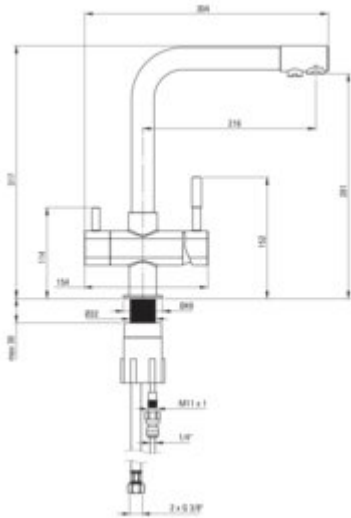

Kitchen tap, with water filter connection

Product code: BCH_065M

EAN: 5908212089439

Color: chrome

Warranty [years]: 7

Mixer

Finish	chrome
Material	brass
Mixer type	mixer, single-handle, for the water filter connection
Installation method	standing
Total mixer height [mm]	317
Flow class [l/min]	Z - 4-9 l/min
Acoustic group [dB]	II (20 < x <= 30)

Mixer cartridge

Ceramic cartridge size	35 mm
------------------------	-------

Spout

Spout type	swivel
Mixer spout range [mm]	216
Material	brass

Function switch

Switch type	mechanical
-------------	------------

Aerator

Aerator type	honeycomb
Aerator size	M22

Connecting hose

Length [mm]	450
Installation thread	3/8"
Connection thread	M10

Features:

- The mixer body is made of the highest quality brass
- The mixer is equipped with a stream aerator
- The mounting sleeve facilitates the installation of the mixer
- 45 cm connection hoses included
- Z flow class (4-9 l/min) allowing for water consumption reduction
- Tap with connection to a water filter
- Only the best materials, the quality of which has been confirmed by laboratory tests
- Durable hose ends made of brass
- Cleaning agent for fixtures in all colors available