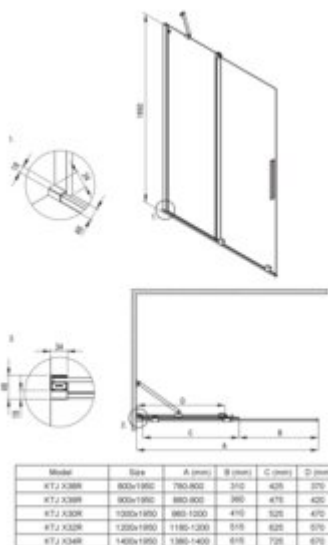

PRIZMA
Shower cabin, rectangular

Product code: KPN0P12S08

EAN: 5907650899259

Color: chrome

Warranty [years]: 5

Showe cabin (KTJ_032R)

Finish	chrome
Width [mm]	1200
Height [mm]	1950
Glass finish	transparent
Glass thickness [mm]	6
Active cover	yes
Side dimension [mm]	1200
Railings	short to perpendicular wall/long to parallel wall
Tempered glass TOTAL WHITE	no
Reversible doors	yes
Installation without shower tray possible	yes
Possibility to install a railing to a perpendicular wall	yes

Showe cabin (KTJ_038P)

Finish	chrome
Width [mm]	800
Height [mm]	1950
Glass finish	transparent
Glass thickness [mm]	6
Active cover	yes
Side dimension [mm]	780
Tempered glass TOTAL WHITE	no
Reversible doors	yes
Installation without shower tray possible	yes

Shower door

rails	adjustable stiffening the cabin
-------	---------------------------------

Features:

- Safe and durable tempered glass
- Hydrophobic Active-Cover coating that makes it easier for water to run off the glass
- Dedicated to Active Cover surfaces
- Only the best materials, the quality of which has been confirmed by laboratory tests
- Possibility to install the cabin without a shower tray, directly on the tiles
- Resistance to impacts, chemicals and stains in accordance with PN-EN 14428+A1:2008 norm, c
- Free combination of elements
- Dedicated cleaning agent, safe for cleaned surfaces