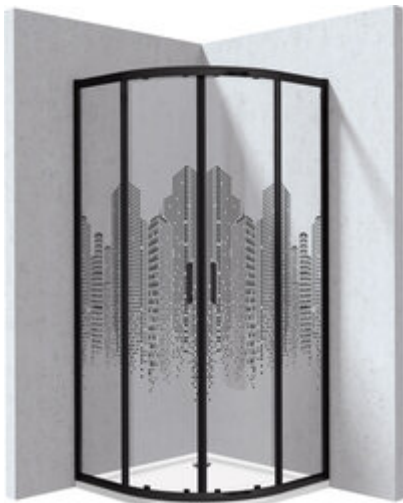

FUNKIA EVO

Shower cabin with tray, half round

Product code: KYPPND99P

EAN: 5908322047688

Color: nero

Warranty [years]: 5

Model	Size	A [mm]	B [mm]	C [mm]	D [mm]	E [mm]	F [mm]
KYP-999P	900x900	900-900	261	120	910	175	225

Showe cabin

Finish	nero
Shape	half round
Width [mm]	900
Height [mm]	1950
Glass finish	transparentne wzór miasto
Glass thickness [mm]	5
Active cover	yes
Adjustment range up to [mm]	20
Masking of assembly elements	yes
Profiles levelling the curvature of the walls	yes
Reversible doors	yes
Installation without shower tray possible	yes
Double top rollers with ball bearings	yes
Detachable lower rollers	yes
Quick assembly with clips	yes

Shower tray

Finish	white
Material	acrylic
Shape	half round
Width [mm]	900
Length [mm]	900
Height [mm]	45
arc radius [mm]	550
Installation method	directly on the spout, on the floor level, on the construction material support
Drain diameter	90