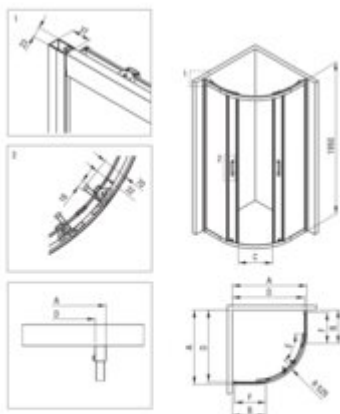

FUNKIA EVO

Shower cabin with tray, half round

Product code: KYPPND99P

EAN: 5908322047688

Color: nero

Warranty [years]: 5

Model	Size	A [mm]	B [mm]	C [mm]	D [mm]	E [mm]	F [mm]
KYP-999P	900x900	900-900	261	120	910	175	225

Showe cabin

Finish	nero
Shape	half round
Width [mm]	900
Height [mm]	1950
Glass finish	transparentne wzór miasto
Glass thickness [mm]	5
Active cover	yes
Adjustment range up to [mm]	20
Masking of assembly elements	yes
Profiles levelling the curvature of the walls	yes
Reversible doors	yes
Installation without shower tray possible	yes
Double top rollers with ball bearings	yes
Detachable lower rollers	yes
Quick assembly with clips	yes

Shower tray

Finish	white
Material	acrylic
Shape	half round
Width [mm]	900
Length [mm]	900
Height [mm]	45
arc radius [mm]	550
Installation method	directly on the spout, on the floor level, on the construction material support
Drain diameter	90